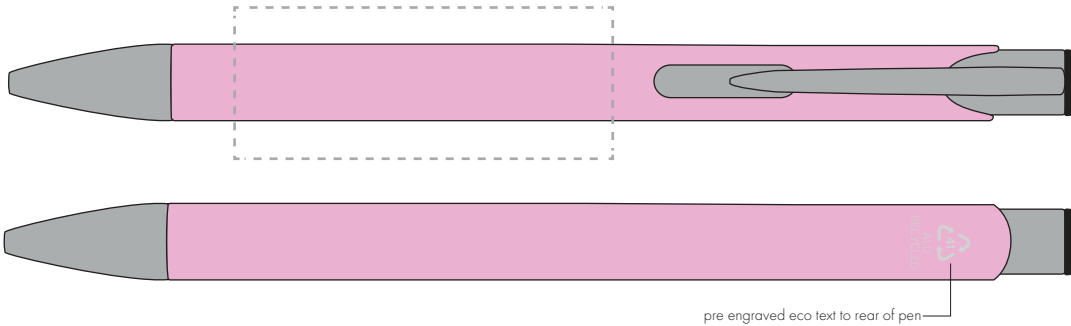

Your Ref:  
Our Ref:

Quantity:  
Version: 1

Product Code: TPC982001  
Product Colour: PASTEL PINK

**PRINTING CONCERNS:**

We stock this item in the following colours

**PANTONE REFERENCE(S)**

● Engrave

ARTWORK SCALE 100%

ARTWORK SCALE 100%  
Rotary Engrave Area:  
50mm x 20mm

Product Image for visualisation  
- colours may vary

The dashed line is to demonstrate print area and will not appear on your printed item

**PLEASE NOTE:**